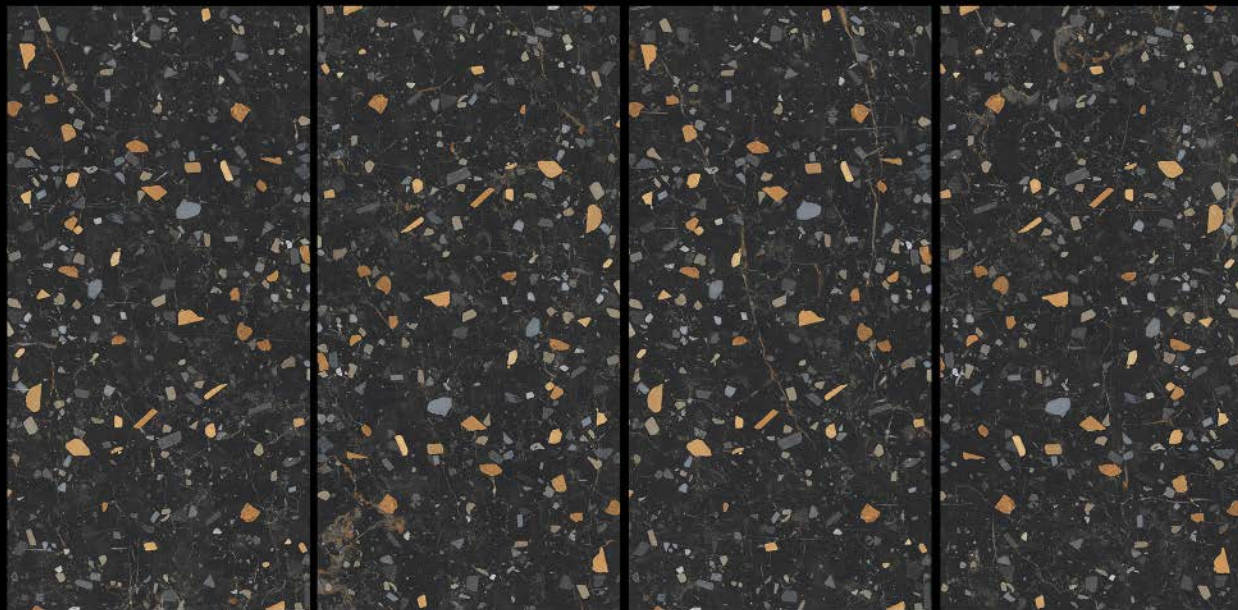

RANDOM : 3

SRINIVASA INTERNATIONAL
Home Solutions

BODY : BLACK

SURFACE : MATT + GLOSSY

SIZE : 600X1200

ENORME GLEAM NERO

RANDOM : 4

SRINIVASA INTERNATIONAL
Home Solutions