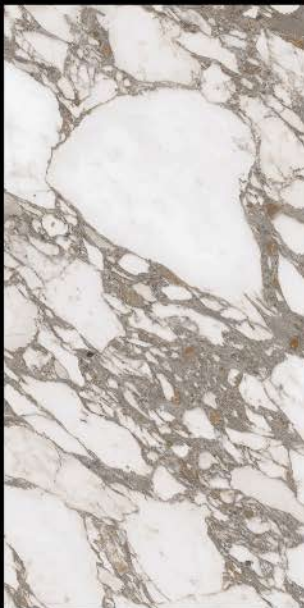

VAGILGO GRANITE STONE

RANDOM : 4

SRINIVASA INTERNATIONAL
Home Solutions

BODY : WHITE

SURFACE : MATT + MATT

SIZE : 600X1200

VAGLI ORO

RANDOM : 4