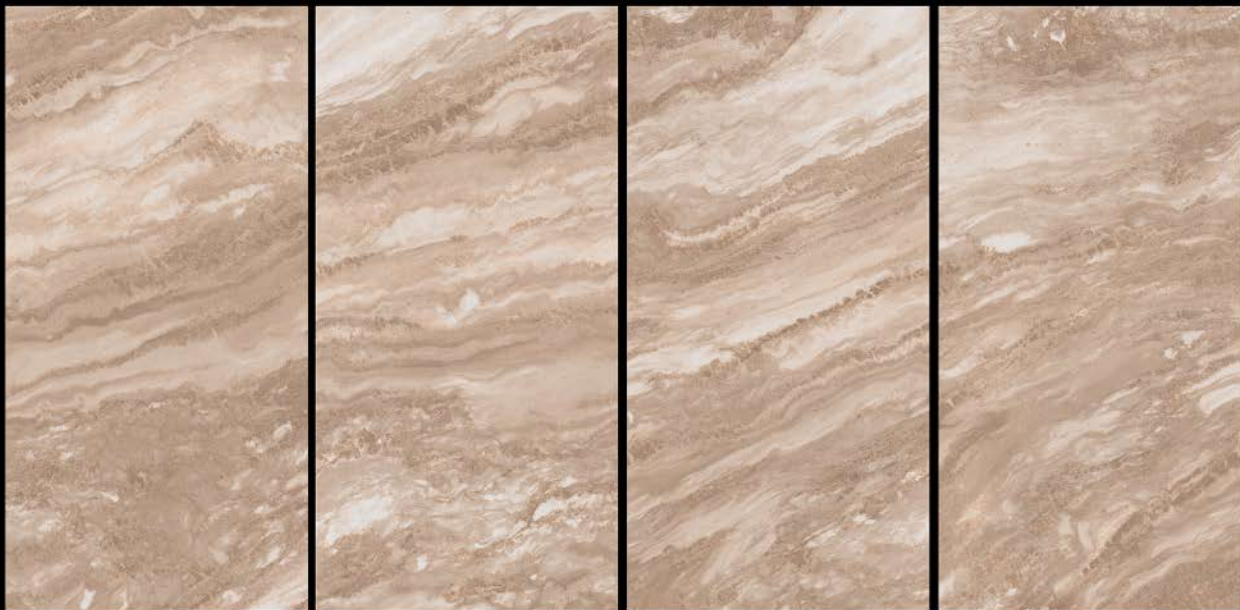

RANDOM : 5

SRINIVASA INTERNATIONAL
Home Solutions

BODY : CHOCO

SURFACE : LUX XO

SIZE : 600X1200

TIANTA BROWN

RANDOM : 5

SRINIVASA INTERNATIONAL
Home Solutions