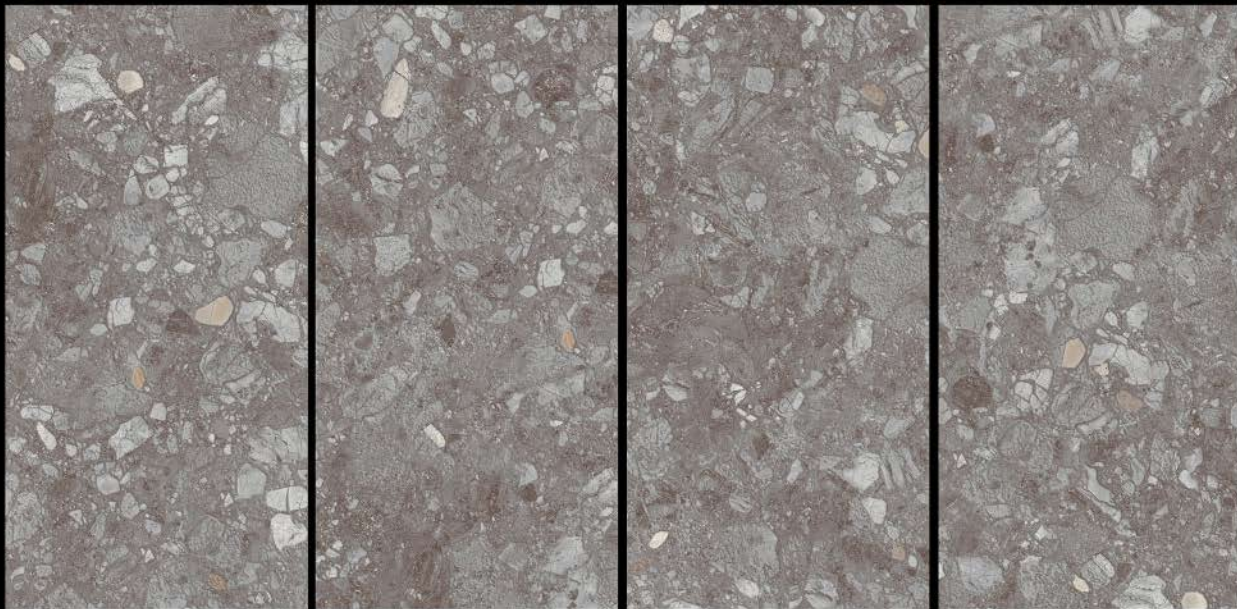

SIZE : 600X1200

TRITON GREY

RANDOM : 1

SRINIVASA INTERNATIONAL
Home Solutions

BODY : BLACK

SURFACE : LUMINA +

SIZE : 600X1200

CEPPO DI GRE